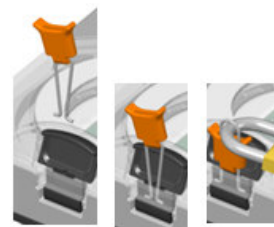

NEW PRODUCT DATA AND APPLICATION SHEET

CATALOGUE #	DESCRIPTION	BARCODE #
56G1	Single Gang Gasket PKD	9416175236839
56G2	Two Gang Gasket PKD	9416175236846
56SOCOVERGY	Socket Cover Only Grey PKD	9416175236853
56SOCOVERRO	Socket Cover Only Orange PKD	9416175236860
56SOCOVERRW	Socket Cover Only White PKD	9416175236877
56SOLOCK	Socket Pad Lock Clip PKD	9416175236884

DESCRIPTION 56 Series™ Accessories NEW Release

56G1

56G2

56SOCOVERGY

56SOLOCK

BOX QUANTITY Gaskets – 20
Covers – 4
Locks - 10

OUTER QUANTITY n/a

FEATURES

Gasket replacements, new patented design, over-moulded technology, improved integrity and sealing compared with old design. Fully backwards compatible, they fit to new and old products

Socket covers replacements, with all new features, improved operation and strength, fully backwards compatible and fit to existing enclosures

Locking device fits to new socket outlets, provides for fitting of pad locks for when access needs to be restricted

APPLICATIONS Accessories for NEW 56 Series release

COMMENTS 56G1 & 56G2 replace 56L1GASKET & 56L2GASKET respectively. Available only in 1 & 2 Gang
56SOCOVER's replace 56SOCVR & 56SOCVR10
56SOLOCK replaces 56LK