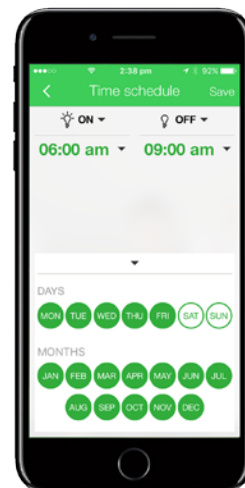

Your bathroom will also be able to go “next-level” with 24-hour PDL Iconic timers, so your heated towel rail can be turned off automatically. Simply schedule for days of the week, weekends or even seasons, then let PDL Iconic do the rest! It's also nice to know that you can start large or small, as you'll be able to expand your system, simply by adding more PDL Iconic Bluetooth Low Energy (BLE) mechanisms to these extra switches, at a later date.

PDL Iconic™ Bluetooth Low Energy

PDL Iconic BLE mechanisms

Simple configuration and control for lights, dimmers, or timers via the Wiser Room App on your phone or tablet. 24-hour timers, and 24-hour, 7 day scheduling time clocks program power to turn on at a time during the week and another on weekends e.g for your heated towel rail in winter.

Wiser Room App

Allows lights to be turned on or off from your phone. You can easily pre-set timers and schedules that automatically adjust for seasonal sunrise and sunset tracking.

PDL Iconic Bluetooth Low Energy (BLE)