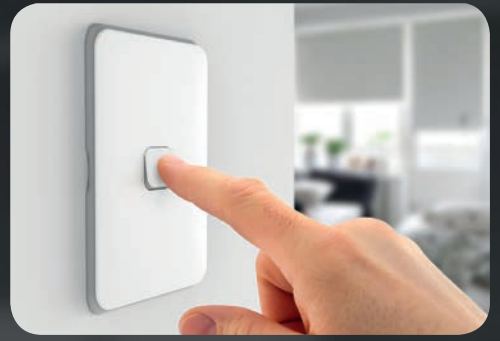

For more information about the PDL Iconic™ range, contact your electrician, electrical wholesaler or visit pdl.co.nz.

Schneider Electric New Zealand Limited
38 Business Parade South,
East Tamaki, Manukau 2013
PO Box 259370, Botany,
Manukau 2163

Phone: +64 9 829 0490
Fax: +64 9 829 0491
Website: www.pdl.co.nz

National Customer Care
Phone: 0800 652 999
Email: sales@nz.schneider-electric.com

©2018 Schneider Electric. All Rights Reserved. PDL Iconic is a trademark of Schneider Electric (NZ) Limited.

This document has been printed on recycled paper.

©2018 Schneider Electric. All Rights Reserved. Iconic and Clipsal Iconic are trademarks of Schneider Electric (Australia) PTY Limited. This document has been printed on recycled paper.

pdl.co.nz

Life Is

by Schneider Electric