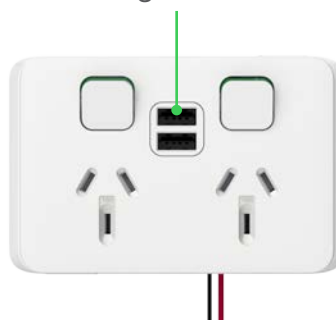

As standard in Vivid White, and optionally in Warm Grey, Cool Grey and Anthracite skin colours

Vivid White (VW)

Warm Grey (WY)

Cool Grey (CY)

Anthracite (AN)

Night Walk skin fits a standard PDL Iconic double power outlet grid

Power outlets are available with USB chargers

The 3-gang USB charger has an integrated shelf for tablets and mobile phones

PDL Iconic™ switches are quick and easy to personalise with icons that anyone can change