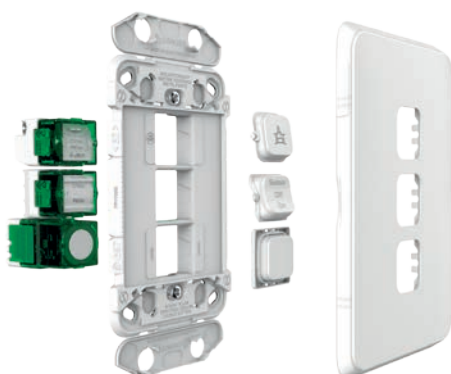

From a complete range of single and multiple light switches and power outlets, to Bluetooth Low Energy control and network connectivity, PDL Iconic™ is the perfect choice for any home. Its sleek, modern design compliments any interior with clean looks and clever efficiency.

for modern living

Infinitely customisable

PDL Iconic™ introduces new opportunities for customisation designed to enhance functionality, aesthetic appeal, and usability. Switches feature changeable skins, and are simple to personalise with pictogram icons to clearly identify functions. Optional warm white LEDs can be set as indicators or locators making it easy to identify switches in use, or to locate switches in a darkened room.

Innovation in every room

Innovative new products highlight the PDL Iconic range, with a new Night Walk Sensor Light skin that simply plugs into a standard PDL Iconic horizontal double socket grid. When movement is detected at night, an integrated LED lamp illuminates the darkness, guiding the way without disturbing others. There's also a new three-module USB charger with shelf to hold a tablet or two phones, ideal for bedrooms, kitchens, and family areas.

For the connected home

PDL Iconic offers a wide range of home connectivity options allowing you to easily connect your home computers, smart devices, TVs and audio equipment. As well as the latest design of data, phone, HDMI, AV, and TV modules to connect your cabling, you have the flexibility to mix up to six different modules within the one PDL Iconic wall plate for the ideal combination to suit your needs.