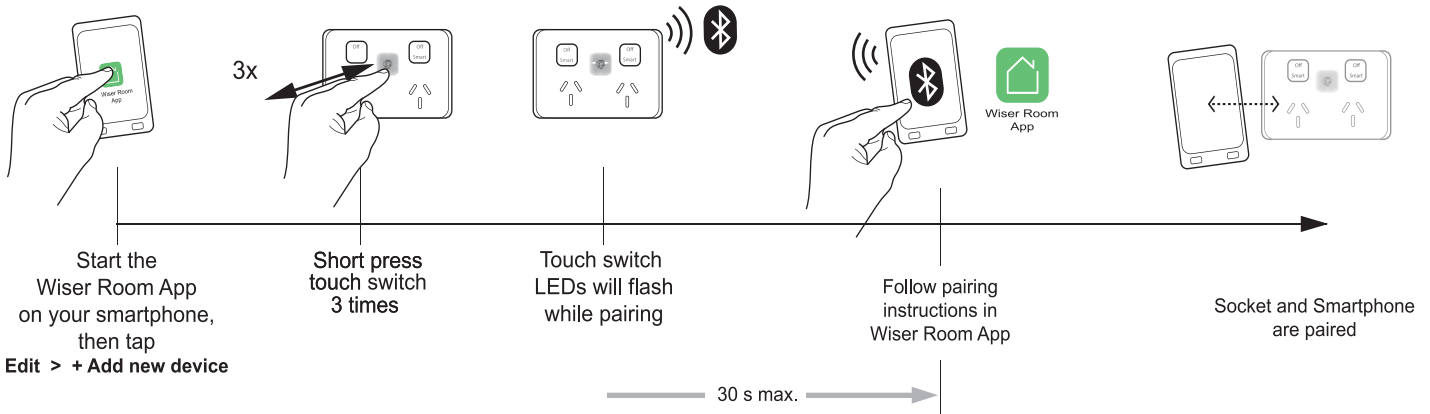

Pairing with the Wiser Room App

Specifications

Rated Current	250 V, 50 Hz, 10A
Connection Terminals	Screw type: square head #1 & Phillips #2 (Suits: 4x2.5 mm² or 3x4mm² cable)
Time Delay	1 second – 24 hour timer starts once manual switched ON, or button touched in the app
Scheduler	Up to 16 x 24/7 Schedules, with sunset/sunrise options
Real time clock retention	6 hours minimum. (in event of a power failure)
Wireless Technology enabled	Bluetooth Low Energy (BLE), 2.4GHz. Point to Point only. Range: Approximately 10 m indoors.
App details	Wiser Room (available free from App Store and Google Play)
IP rating	IP20 (indoor use only)
Environmental status	Green Premium Product (Environmental profile available)
Warranty	2 years
Depth in wall	38 mm required.
Compatible wall boxes	PDL144P, PDL140F, PDL144M,
Safety Compliance	AS/NZS 3112 AS/NZS 60669.2.1
EMC Compliance	AS/NZS 4268
Wiser Ready	Yes, compatible with Wiser Smart Homes, over the air upgradable.

Schneider Electric New Zealand Limited.
Level 2, Building 6, 60 Highbrook Drive
Highbrook, Auckland 2013
PO Box 259370, Botany,
Manukau 2163
se.com/nz

Phone: +64 9 829 0490
Fax: +64 9 829 0491
Website: www.pdl.co.nz

National Customer Care
Phone: 0800 652 999
Email: sales@nz.schneider-electric.com

pdl.co.nz/ionic

©2020 Schneider Electric. All Rights Reserved.
PDL Ionic is a registered trademark of Schneider Electric (NZ) Limited.

Life Is On

by Schneider Electric