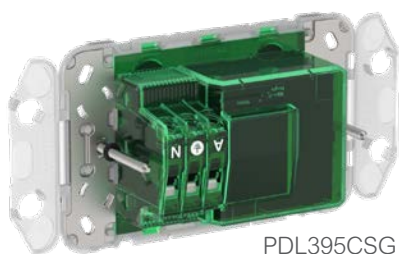

# DATASHEET PDL395CSG

Iconic™ Connected Socket, Wiser, Grid, Twin, Horizontal 10A 250V

## Application

The Iconic Connected socket is perfect for running lamps, AV equipment, electric blankets, hair straighteners or other plug-in appliances. Using the scheduling or timer functionality, your customers won't have to remember to turn off appliances every time.

## Features:

- Quick and easy to install - same wiring as a standard socket outlet
- Ordering parts is straightforward as the Bluetooth is in-built into the socket grid
- Simple independent control of each socket via the Wiser room App (via Bluetooth)
- App configurable 1 second - 24hr time delay with 16 x 24/7 scheduling functions
- Sunset/sunrise ability with astronomical clock tracking
- Real time clock - no need to adjust for daylight savings changes
- Copy/paste favourite settings to save time with larger installs
- Compatible Iconic skins available for purchase in Iconic, Styl and Essence colours
- Grid and Iconic Skin sold separately

## Ordering Information

Catalogue Number	Description
PDL395CSG	Iconic Connected Socket Grid, Horizontal Twin 10A, 250V
PDL395CSC-xx	Iconic Skin, Connected Socket, Wiser, Horizontal Twin (xx = Available in VW, WY, CY or AN)
PDLS395CSC-xx	Styl Skin, Connected Socket, Wiser, Horizontal Twin (xx = Available in SV, CE or SH)
PDLE395CSC-xx	Essence Skin, Connected Socket, Wiser, Horizontal Twin (xx = Available in AG or AW)